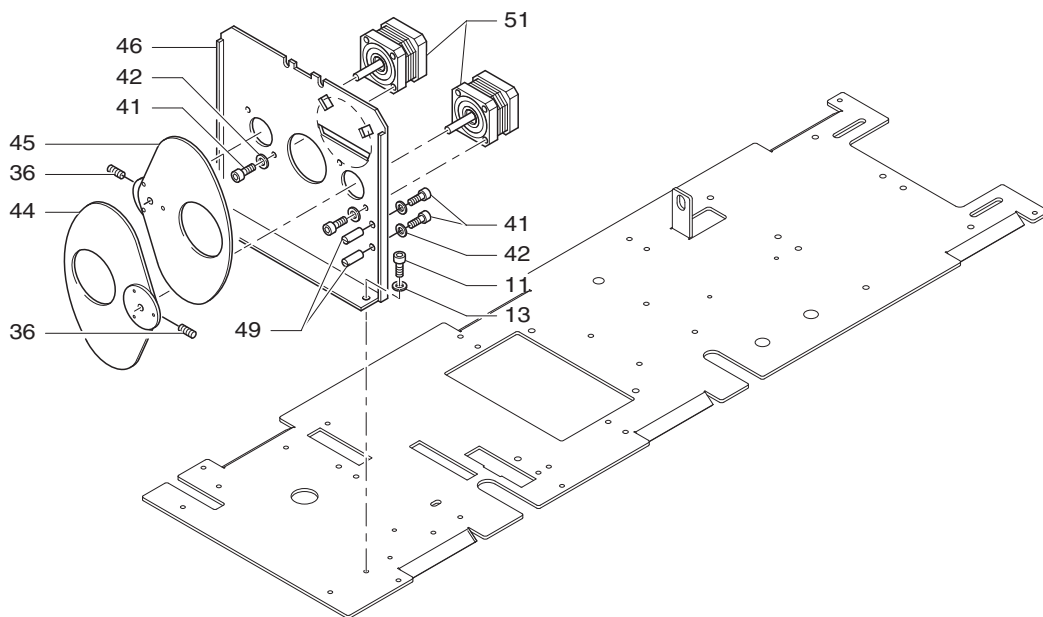

GOLDEN SCAN 4

HMI 1200 Housing assembly

GOLDEN SCAN 4

HMI 1200 Power supply and lamp assembly

GOLDEN SCAN 4

Colour temperature / Prism
Frost assembly
Code 166208/801

①

Dimmer / Stopper / Strobe assembly
Code 166207/801

②

GOLDEN SCAN 4

3

Colour wheel assembly
Code 166206/801

Gobos / Iris assembly
Code 166205/801

4