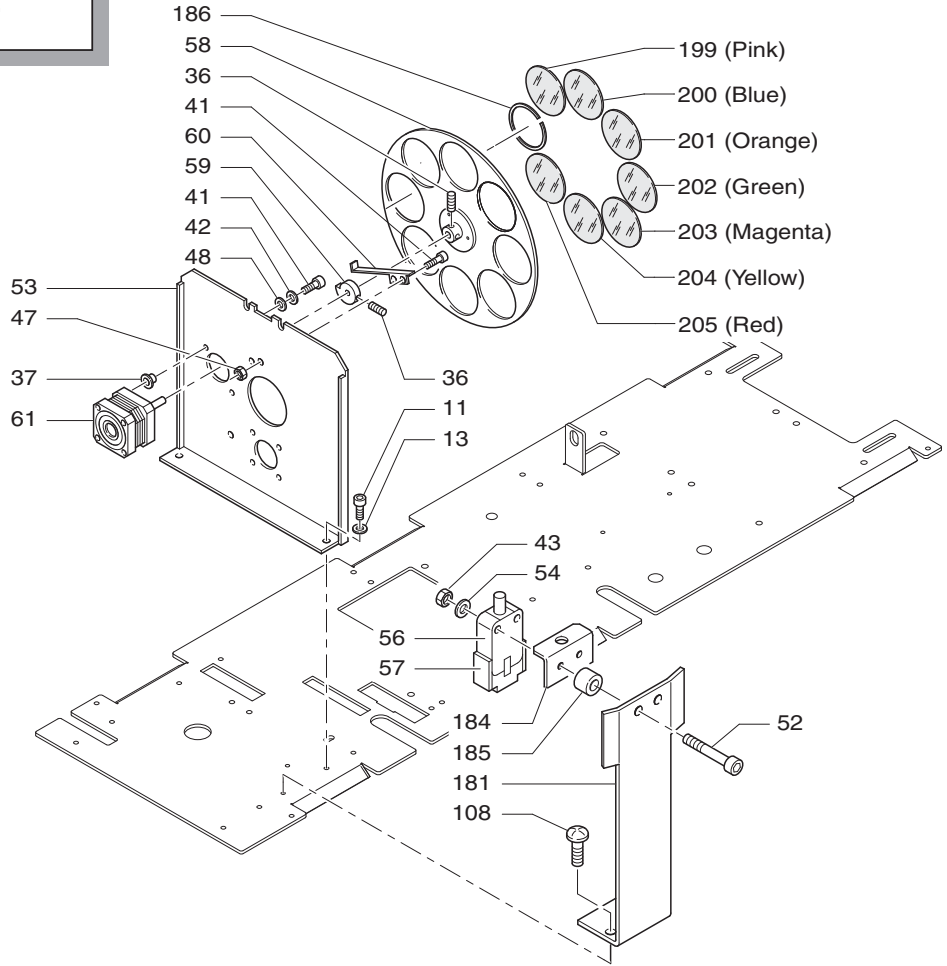

GOLDEN SCAN 4

HMI 1200 Housing assembly

GOLDEN SCAN 4

HMI 1200 Power supply and lamp assembly

GOLDEN SCAN 4

Colour temperature / Prism
Frost assembly
Code 166208/801

①

Dimmer / Stopper / Strobe assembly
Code 166207/801

②

GOLDEN SCAN 4

3

Colour wheel assembly
Code 166206/801

Gobos / Iris assembly
Code 166205/801

4