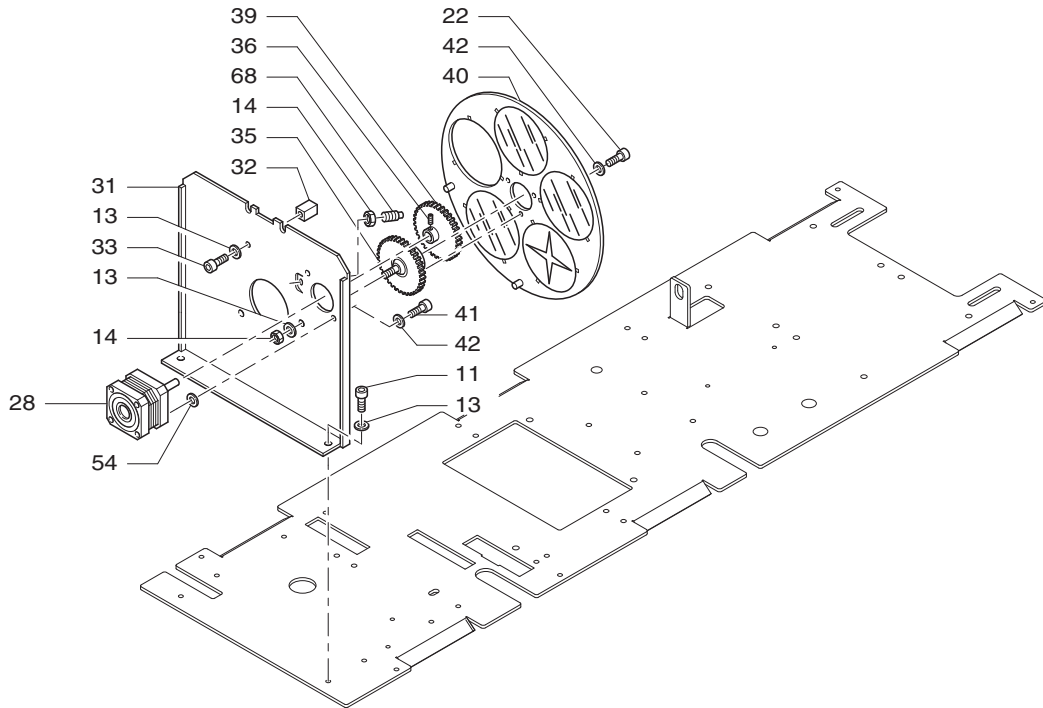

GOLDEN SCAN 4

HMI 1200 Housing assembly

GOLDEN SCAN 4

HMI 1200 Power supply and lamp assembly

GOLDEN SCAN 4

Colour temperature / Prism
Frost assembly
Code 166208/801

①

Dimmer / Stopper / Strobe assembly
Code 166207/801

②

GOLDEN SCAN 4

3

Colour wheel assembly
Code 166206/801

Gobos / Iris assembly
Code 166205/801

4