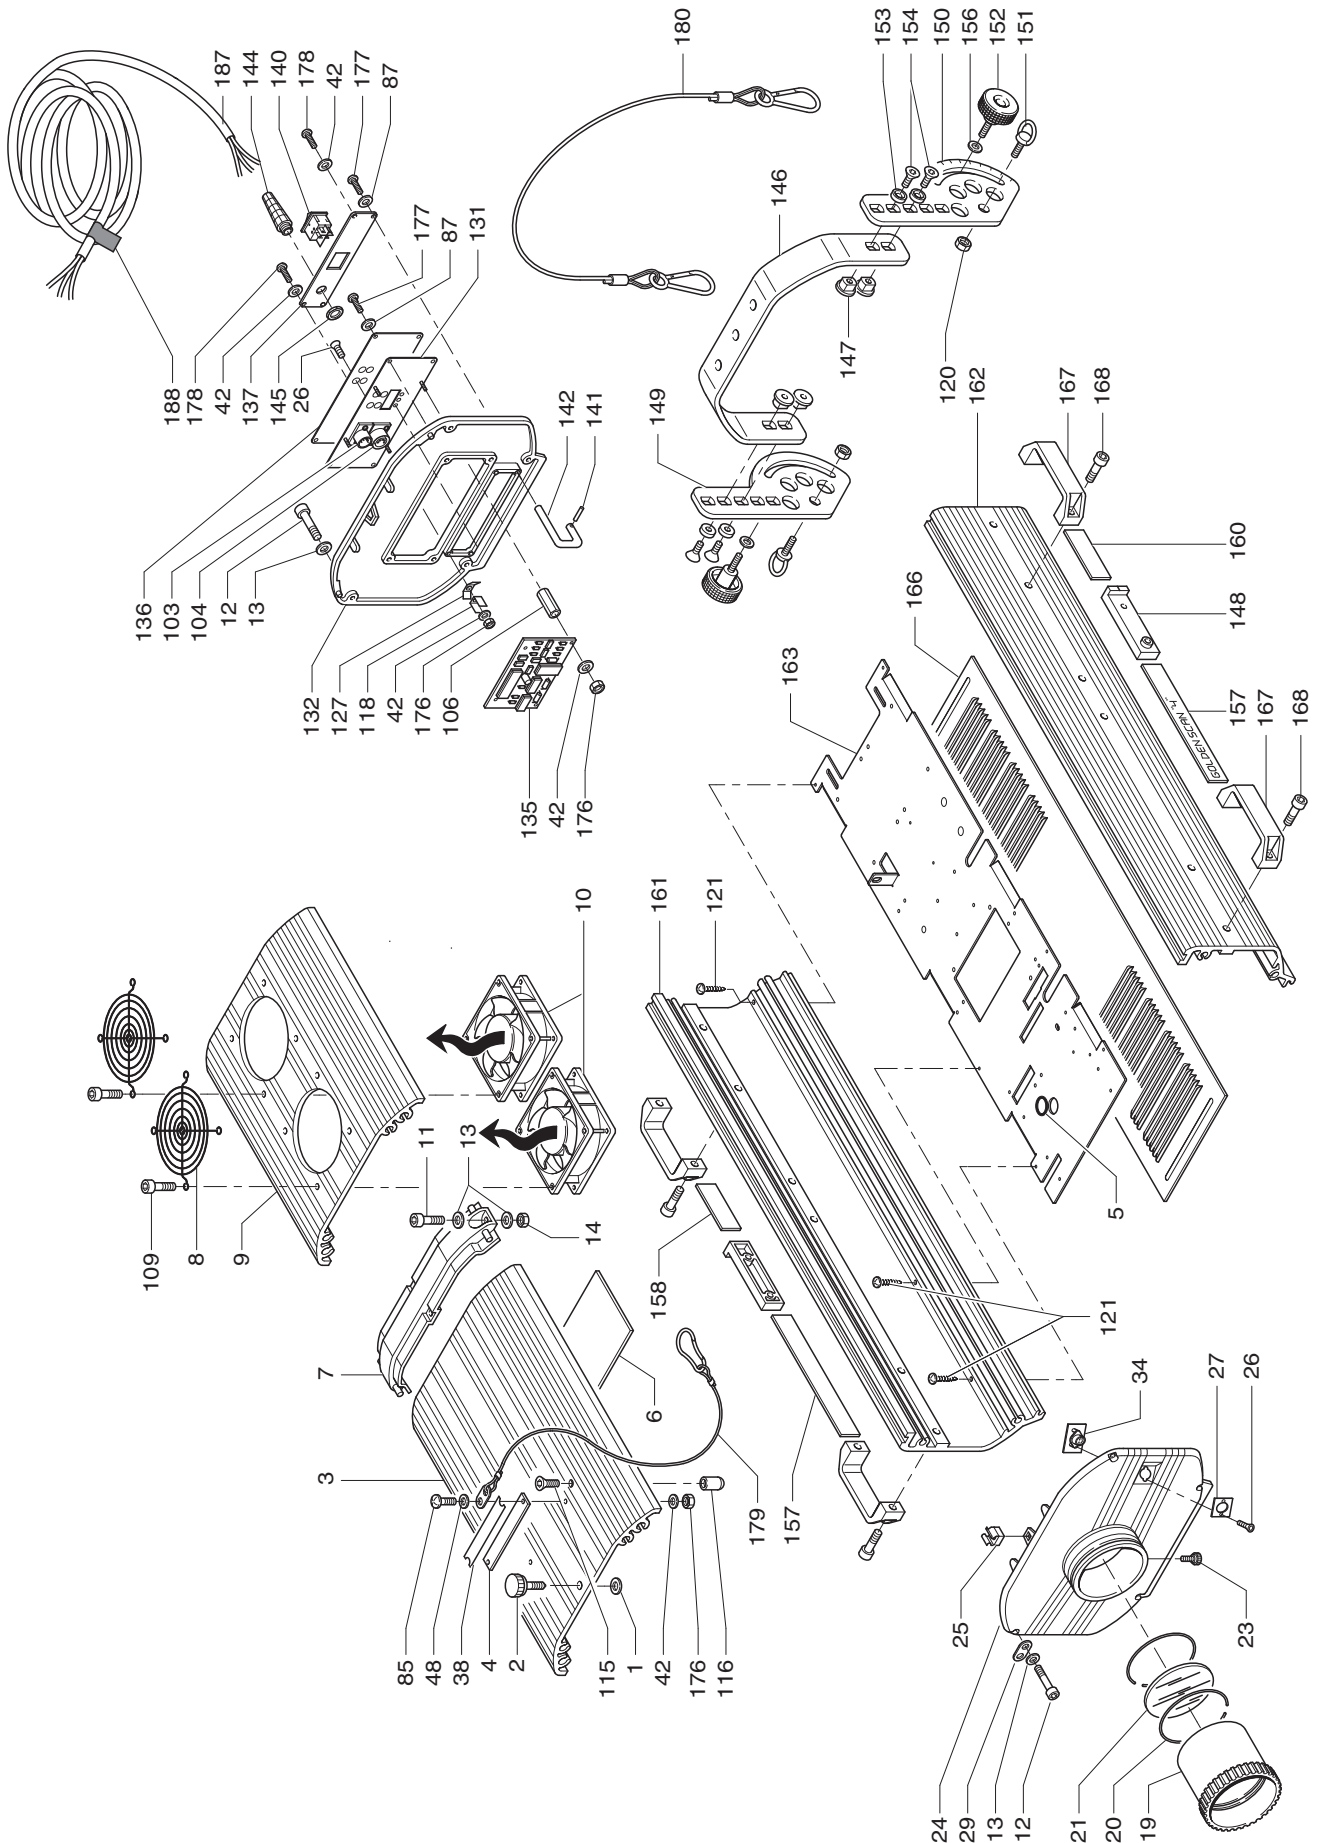

GOLDEN SCAN 4

HMI 1200 Housing assembly

GOLDEN SCAN 4

HMI 1200 Power supply and lamp assembly

GOLDEN SCAN 4

Colour temperature / Prism
Frost assembly
Code 166208/801

①

Dimmer / Stopper / Strobe assembly
Code 166207/801

②

GOLDEN SCAN 4

3

Colour wheel assembly
Code 166206/801

Gobos / Iris assembly
Code 166205/801

4