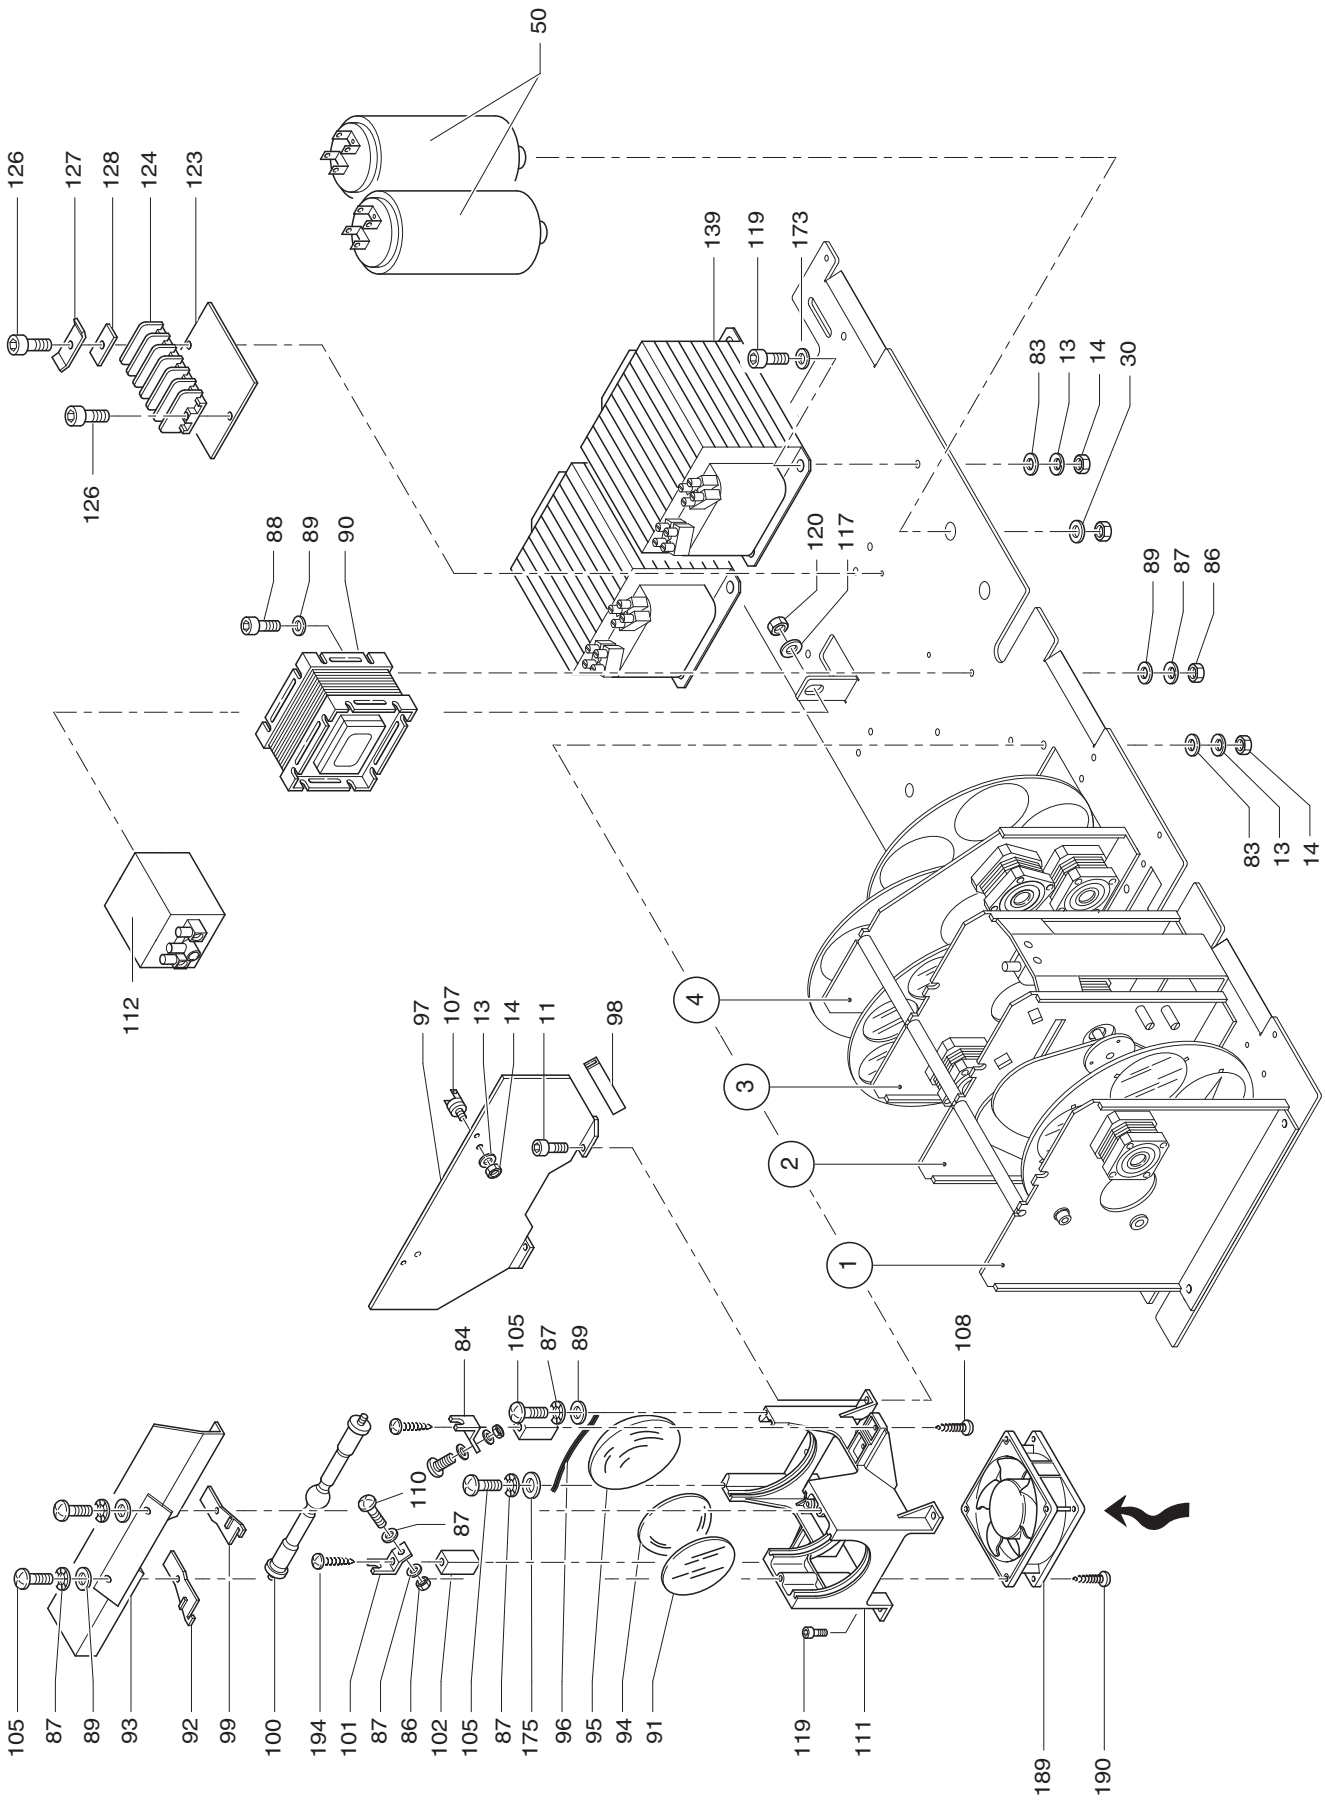

GOLDEN SCAN 4

HMI 1200 Housing assembly

GOLDEN SCAN 4

HMI 1200 Power supply and lamp assembly

GOLDEN SCAN 4

Colour temperature / Prism
Frost assembly
Code 166208/801

①

Dimmer / Stopper / Strobe assembly
Code 166207/801

②

GOLDEN SCAN 4

3

Colour wheel assembly
Code 166206/801

Gobos / Iris assembly
Code 166205/801

4